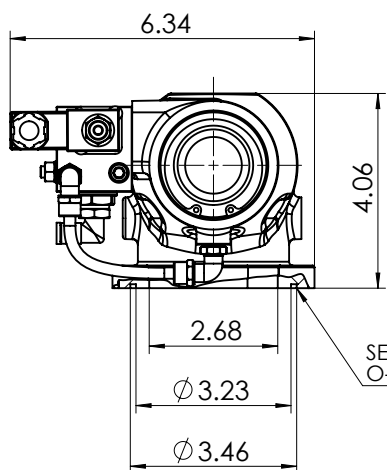

## REGOLATORE ASPIRAZIONE MOD. C40E INTAKE REGULATOR VALVE MOD. C40E

**S.I. sistema internazionale**  
 Le quote mostrate sono in mm  
 The showed dimensions are in mm

V.M.C. s.p.a. - Via Palazzon 35 - 36051 CREAZZO (VI) - ITALY - Internet : [www.vmcitaly.com](http://www.vmcitaly.com)  
 Tel.+39 0444/521471 - 0444/341115 - Fax +39 0444/275112 - E-mail : [info@vmcitaly.com](mailto:info@vmcitaly.com)

## REGOLATORE ASPIRAZIONE MOD. C40E INTAKE REGULATOR VALVE MOD. C40E

SEDE O-RING  
 O-RING SEAT

Connessione Ø0.24x0.16  
 Ø0.24x0.16 Connection

G1/4 Connessione per iniezione aria  
 G1/4 Connection for Air Injection