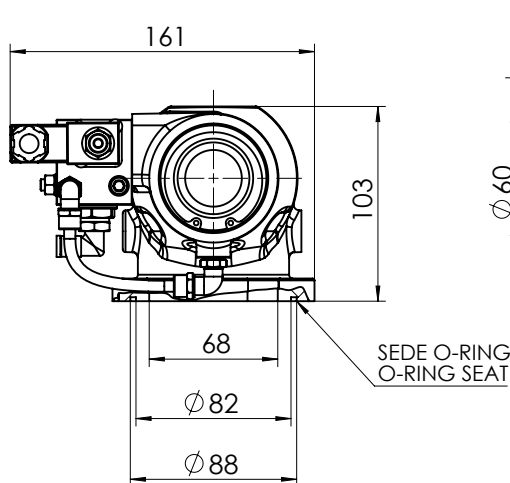

## REGOLATORE ASPIRAZIONE MOD. C40E INTAKE REGULATOR VALVE MOD. C40E

**S.I. sistema internazionale**  
 Le quote mostrate sono in mm  
 The showed dimensions are in mm

V.M.C. s.p.a. - Via Palazzon 35 - 36051 CREAZZO (VI) - ITALY - Internet : [www.vmcitaly.com](http://www.vmcitaly.com)  
 Tel.+39 0444/521471 - 0444/341115 - Fax +39 0444/275112 - E-mail : [info@vmcitaly.com](mailto:info@vmcitaly.com)

## REGOLATORE ASPIRAZIONE MOD. C40E INTAKE REGULATOR VALVE MOD. C40E

SEDE O-RING  
 O-RING SEAT

Connessione Ø0.24x0.16  
 Ø0.24x0.16 Connection

G1/4 Connessione per iniezione aria  
 G1/4 Connection for Air Injection