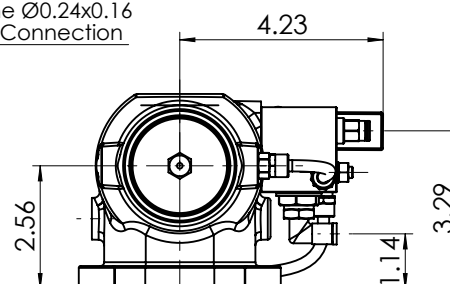

## REGOLATORE ASPIRAZIONE MOD. C40E INTAKE REGULATOR VALVE MOD. C40E

SEDE O-RING  
 O-RING SEAT

Connessione Ø0.24x0.16  
 Ø0.24x0.16 Connection

G1/4 Connessione per iniezione aria  
 G1/4 Connection for Air Injection

### U.S. Unit System

Dimensions here below are in INCHES  
 Le quote mostrate sono in POLLICI

V.M.C. s.p.a. - Via Palazzon 35 - 36051 CREAZZO (VI) - ITALY - Internet : [www.vmcitaly.com](http://www.vmcitaly.com)  
 Tel.+39 0444/521471 - 0444/341115 - Fax +39 0444/275112 - E-mail : [info@vmcitaly.com](mailto:info@vmcitaly.com)