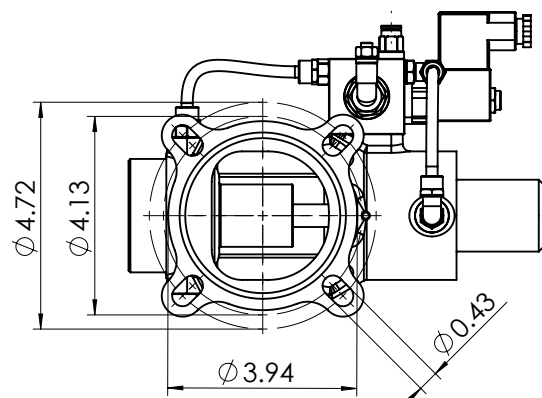

## REGOLATORE ASPIRAZIONE MOD. C40E INTAKE REGULATOR VALVE MOD. C40E

**S.I. sistema internazionale**  
 Le quote mostrate sono in mm  
 The showed dimensions are in mm

V.M.C. s.p.a. - Via Palazzon 35 - 36051 CREAZZO (VI) - ITALY - Internet : [www.vmcitaly.com](http://www.vmcitaly.com)  
 Tel.+39 0444/521471 - 0444/341115 - Fax +39 0444/275112 - E-mail : [info@vmcitaly.com](mailto:info@vmcitaly.com)

## REGOLATORE ASPIRAZIONE MOD. C40E INTAKE REGULATOR VALVE MOD. C40E

SEDE O-RING  
 O-RING SEAT

Connessione Ø0.24x0.16  
 Ø0.24x0.16 Connection

G1/4 Connessione per iniezione aria  
 G1/4 Connection for Air Injection