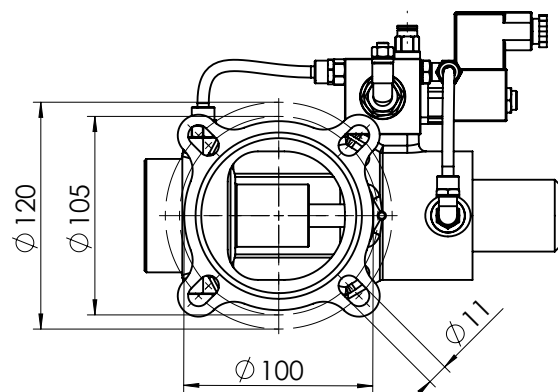

## REGOLATORE ASPIRAZIONE MOD. C40E INTAKE REGULATOR VALVE MOD. C40E

**S.I. sistema internazionale**  
 Le quote mostrate sono in mm  
 The showed dimensions are in mm

V.M.C. s.p.a. - Via Palazzon 35 - 36051 CREAZZO (VI) - ITALY - Internet : [www.vmcitaly.com](http://www.vmcitaly.com)  
 Tel.+39 0444/521471 - 0444/341115 - Fax +39 0444/275112 - E-mail : [info@vmcitaly.com](mailto:info@vmcitaly.com)

## REGOLATORE ASPIRAZIONE MOD. C40E INTAKE REGULATOR VALVE MOD. C40E

SEDE O-RING  
 O-RING SEAT

Connessione Ø0.24x0.16  
 Ø0.24x0.16 Connection

G1/4 Connessione per iniezione aria  
 G1/4 Connection for Air Injection