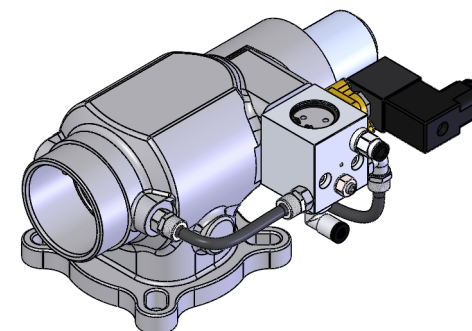

## REGOLATORE ASPIRAZIONE MOD. C40E INTAKE REGULATOR VALVE MOD. C40E

**S.I. sistema internazionale**  
 Le quote mostrate sono in mm  
 The showed dimensions are in mm

V.M.C. s.p.a. - Via Palazzon 35 - 36051 CREAZZO (VI) - ITALY - Internet : [www.vmcitaly.com](http://www.vmcitaly.com)  
 Tel.+39 0444/521471 - 0444/341115 - Fax +39 0444/275112 - E-mail : [info@vmcitaly.com](mailto:info@vmcitaly.com)

## REGOLATORE ASPIRAZIONE MOD. C40E INTAKE REGULATOR VALVE MOD. C40E

SEDE O-RING  
 O-RING SEAT

Connessione Ø0.24x0.16  
 Ø0.24x0.16 Connection

G1/4 Connessione per iniezione aria  
 G1/4 Connection for Air Injection