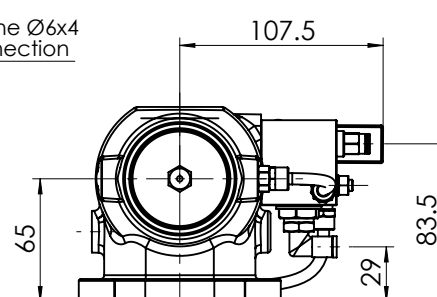

## REGOLATORE ASPIRAZIONE MOD. C40E INTAKE REGULATOR VALVE MOD. C40E

**S.I. sistema internazionale**  
 Le quote mostrate sono in mm  
 The showed dimensions are in mm

V.M.C. s.p.a. - Via Palazzon 35 - 36051 CREAZZO (VI) - ITALY - Internet : [www.vmcitaly.com](http://www.vmcitaly.com)  
 Tel.+39 0444/521471 - 0444/341115 - Fax +39 0444/275112 - E-mail : [info@vmcitaly.com](mailto:info@vmcitaly.com)