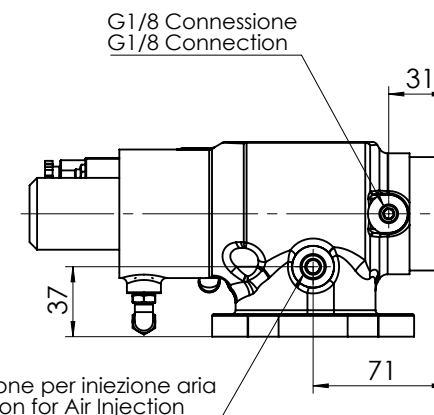

## REGOLATORE ASPIRAZIONE MOD. C40E INTAKE REGULATOR VALVE MOD. C40E

**S.I. sistema internazionale**  
 Le quote mostrate sono in mm  
 The showed dimensions are in mm

V.M.C. s.p.a. - Via Palazzon 35 - 36051 CREAZZO (VI) - ITALY - Internet : [www.vmcitaly.com](http://www.vmcitaly.com)  
 Tel.+39 0444/521471 - 0444/341115 - Fax +39 0444/275112 - E-mail : [info@vmcitaly.com](mailto:info@vmcitaly.com)

## REGOLATORE ASPIRAZIONE MOD. C40E INTAKE REGULATOR VALVE MOD. C40E

SEDE O-RING  
 O-RING SEAT

Connessione Ø0.24x0.16  
 Ø0.24x0.16 Connection

G1/4 Connessione per iniezione aria  
 G1/4 Connection for Air Injection