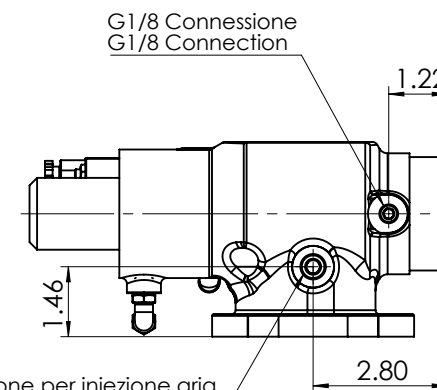

## REGOLATORE ASPIRAZIONE MOD. C40E INTAKE REGULATOR VALVE MOD. C40E

SEDE O-RING  
 O-RING SEAT

Connessione Ø0.24x0.16  
 Ø0.24x0.16 Connection

G1/4 Connessione per iniezione aria  
 G1/4 Connection for Air Injection

G1/8 Connessione  
 G1/8 Connection

### U.S. Unit System

Dimensions here below are in INCHES  
 Le quote mostrate sono in POLLICI

V.M.C. s.p.a. - Via Palazzon 35 - 36051 CREAZZO (VI) - ITALY - Internet : [www.vmcitaly.com](http://www.vmcitaly.com)  
 Tel.+39 0444/521471 - 0444/341115 - Fax +39 0444/275112 - E-mail : [info@vmcitaly.com](mailto:info@vmcitaly.com)