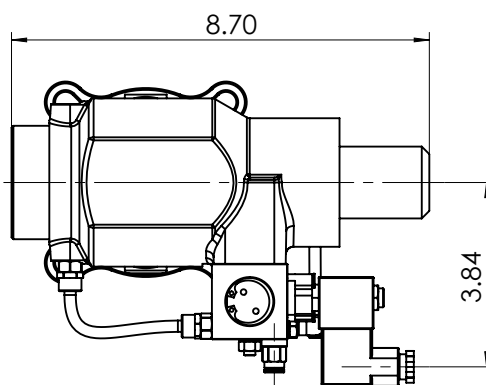

## REGOLATORE ASPIRAZIONE MOD. C40E INTAKE REGULATOR VALVE MOD. C40E

SEDE O-RING  
 O-RING SEAT

Connessione Ø0.24x0.16  
 Ø0.24x0.16 Connection

G1/4 Connessione per iniezione aria  
 G1/4 Connection for Air Injection

### U.S. Unit System

Dimensions here below are in INCHES  
 Le quote mostrate sono in POLLICI

V.M.C. s.p.a. - Via Palazzon 35 - 36051 CREAZZO (VI) - ITALY - Internet : [www.vmcitaly.com](http://www.vmcitaly.com)  
 Tel.+39 0444/521471 - 0444/341115 - Fax +39 0444/275112 - E-mail : [info@vmcitaly.com](mailto:info@vmcitaly.com)