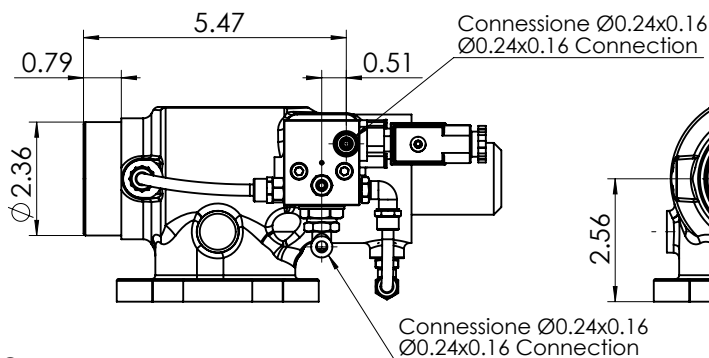

## REGOLATORE ASPIRAZIONE MOD. C40E INTAKE REGULATOR VALVE MOD. C40E

**S.I. sistema internazionale**  
 Le quote mostrate sono in mm  
 The showed dimensions are in mm

V.M.C. s.p.a. - Via Palazzon 35 - 36051 CREAZZO (VI) - ITALY - Internet : [www.vmcitaly.com](http://www.vmcitaly.com)  
 Tel.+39 0444/521471 - 0444/341115 - Fax +39 0444/275112 - E-mail : [info@vmcitaly.com](mailto:info@vmcitaly.com)

## REGOLATORE ASPIRAZIONE MOD. C40E INTAKE REGULATOR VALVE MOD. C40E

SEDE O-RING  
 O-RING SEAT

Connessione Ø0.24x0.16  
 Ø0.24x0.16 Connection

G1/4 Connessione per iniezione aria  
 G1/4 Connection for Air Injection